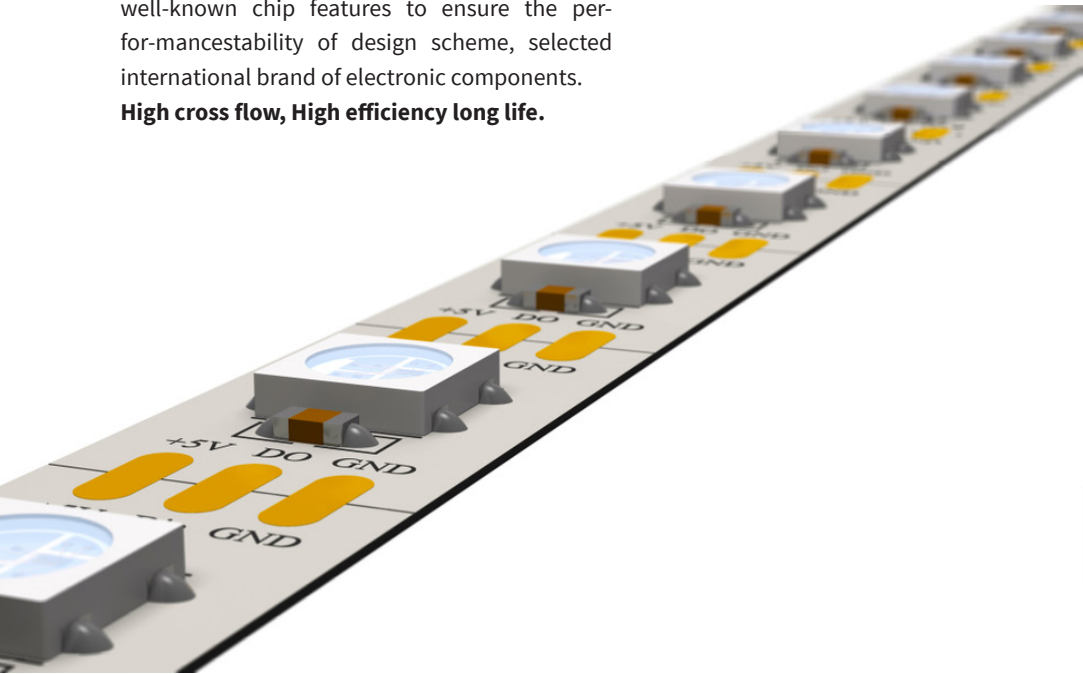

Products are developed keeping in mind longer horizons for Consumer that each product can be seen as a Direct Replacement of Conventional Lighting Product with same Light Output, Saving Considerable Energy & getting the benefit of Improved Light Quality. Behind JIGA LED stands the R&D & the Stringent Quality check at every stage of manufacturing. These activities are supported by group of dedicated Engineers. JIGA LED has created IN HOUSE capabilities' beginning from Driver manufacturing to complete range of products. JIGA believes "Quality is not only a fact - it's a Habit"

JIGA lighting products used the world famous brand chip, com-bined with the age top technology, makes the LED lamps come JIGA lamps product uses that high photosynthetic efficiency LED chip which is wellk-nown brand, to ensure quality assurance. CRI>85 Long Life upto - 50000 hrs.

Smart Driver which combined with well-known chip features to ensure the per-for-mancestability of design scheme, selected international brand of electronic components.

High cross flow, High efficiency long life.